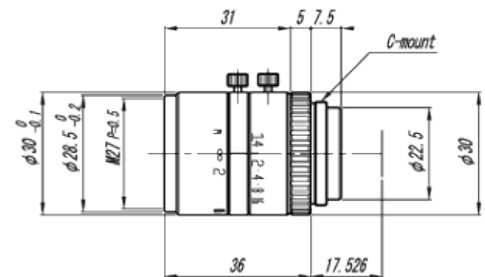

## High Resolution CCTV Lenses

3 respectively 5 megapixel CCTV lenses with incredible price / performance ratio

SV-0814H

SV-2514H

SV-3514H

- High resolution e.g. SV3514H more than 200 lp/mm for the complete sensor
- Outstanding optical and mechanical quality
- Maximum sensor size 2/3"
- Fixing screws for focus and iris

## 3 Megapixel CCTV Lens

Part number	Focal Length	F/# (at ∞ value)	Angle of View (V° x H°) 2/3"	MOD (mm)	Filter Thread (mm)	Sensor Size	Dimension (mm)
SV-0614H	6.1	1.4 - 16	56.77 x 71.46	100	M40.5 x P0.5	2/3"	ø42 x 57.5
SV-0814H	8	1.4 - 16	44.85 x 57.58	100	M35.5 x P0.5	2/3"	ø39 x 52.5
SV-1214H	12.3	1.4 - 16	30.17 x 39.57	100	M27.0 x P0.5	2/3"	ø30 x 51.0
SV-1614H	16.2	1.4 - 16	23.13 x 30.57	100	M27.0 x P0.5	2/3"	ø30 x 47.5
SV-2514H	25	1.4 - 16	15.04 x 19.95	150	M27.0 x P0.5	2/3"	ø30 x 36.0
SV-3518H	34.75	1.8 - 16	10.8 x 14.3	300	M27.0 x P0.5	2/3"	ø29 x 35.5 (∞) -37.5 (0.3)
SV-5026H	50	2.6 - 16	7.6 x 10.1	500	M27.0 x P0.5	2/3"	ø29 x 39 (∞) -44.3 (0.5)

## 5 Megapixel CCTV Lens

Part number	Focal Length	F/# (at ∞ value)	Angle of View (V° x H°) 2/3"	MOD (mm)	Filter Thread (mm)	Sensor Size	Dimension (mm)
SV-3514H	35	1.4 - 16	10.77 x 14.32	200	M35.5 x P0.5	2/3"	ø44 x 45.5
SV-5014H	50	1.4 - 16	7.53 x 10.02	300	M40.5 x P0.5	2/3"	ø44 x 57.5