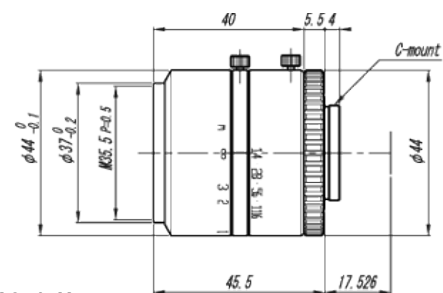

## High Resolution CCTV Lenses

3 respectively 5 megapixel CCTV lenses with incredible price / performance ratio

SV-0814H

SV-2514H

SV-3514H

- High resolution e.g. SV3514H more than 200 lp/mm for the complete sensor
- Outstanding optical and mechanical quality
- Maximum sensor size 2/3"
- Fixing screws for focus and iris

## 3 Megapixel CCTV Lens

Part number	Focal Length	F/# (at ∞ value)	Angle of View (V° x H°) 2/3"	MOD (mm)	Filter Thread (mm)	Sensor Size	Dimension (mm)
SV-0614H	6.1	1.4 - 16	56.77 x 71.46	100	M40.5 x P0.5	2/3"	ø42 x 57.5
SV-0814H	8	1.4 - 16	44.85 x 57.58	100	M35.5 x P0.5	2/3"	ø39 x 52.5
SV-1214H	12.3	1.4 - 16	30.17 x 39.57	100	M27.0 x P0.5	2/3"	ø30 x 51.0
SV-1614H	16.2	1.4 - 16	23.13 x 30.57	100	M27.0 x P0.5	2/3"	ø30 x 47.5
SV-2514H	25	1.4 - 16	15.04 x 19.95	150	M27.0 x P0.5	2/3"	ø30 x 36.0
SV-3518H	34.75	1.8 - 16	10.8 x 14.3	300	M27.0 x P0.5	2/3"	ø29 x 35.5 (∞) -37.5 (0.3)
SV-5026H	50	2.6 - 16	7.6 x 10.1	500	M27.0 x P0.5	2/3"	ø29 x 39 (∞) -44.3 (0.5)

## 5 Megapixel CCTV Lens

Part number	Focal Length	F/# (at ∞ value)	Angle of View (V° x H°) 2/3"	MOD (mm)	Filter Thread (mm)	Sensor Size	Dimension (mm)
SV-3514H	35	1.4 - 16	10.77 x 14.32	200	M35.5 x P0.5	2/3"	ø44 x 45.5
SV-5014H	50	1.4 - 16	7.53 x 10.02	300	M40.5 x P0.5	2/3"	ø44 x 57.5