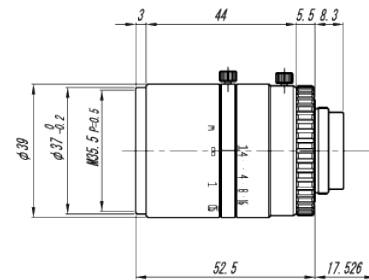

## High Resolution CCTV Lenses

3 respectively 5 megapixel CCTV lenses with incredible price / performance ratio

SV-0814H

SV-2514H

SV-3514H

- High resolution e.g. SV3514H more than 200 lp/mm for the complete sensor
- Outstanding optical and mechanical quality
- Maximum sensor size 2/3"
- Fixing screws for focus and iris

## 3 Megapixel CCTV Lens

Part number	Focal Length	F/# (at ∞ value)	Angle of View (V° x H°) 2/3"	MOD (mm)	Filter Thread (mm)	Sensor Size	Dimension (mm)
SV-0614H	6.1	1.4 - 16	56.77 x 71.46	100	M40.5 x P0.5	2/3"	ø42 x 57.5
SV-0814H	8	1.4 - 16	44.85 x 57.58	100	M35.5 x P0.5	2/3"	ø39 x 52.5
SV-1214H	12.3	1.4 - 16	30.17 x 39.57	100	M27.0 x P0.5	2/3"	ø30 x 51.0
SV-1614H	16.2	1.4 - 16	23.13 x 30.57	100	M27.0 x P0.5	2/3"	ø30 x 47.5
SV-2514H	25	1.4 - 16	15.04 x 19.95	150	M27.0 x P0.5	2/3"	ø30 x 36.0
SV-3518H	34.75	1.8 - 16	10.8 x 14.3	300	M27.0 x P0.5	2/3"	ø29 x 35.5 (∞) -37.5 (0.3)
SV-5026H	50	2.6 - 16	7.6 x 10.1	500	M27.0 x P0.5	2/3"	ø29 x 39 (∞) -44.3 (0.5)

## 5 Megapixel CCTV Lens

Part number	Focal Length	F/# (at ∞ value)	Angle of View (V° x H°) 2/3"	MOD (mm)	Filter Thread (mm)	Sensor Size	Dimension (mm)
SV-3514H	35	1.4 - 16	10.77 x 14.32	200	M35.5 x P0.5	2/3"	ø44 x 45.5
SV-5014H	50	1.4 - 16	7.53 x 10.02	300	M40.5 x P0.5	2/3"	ø44 x 57.5