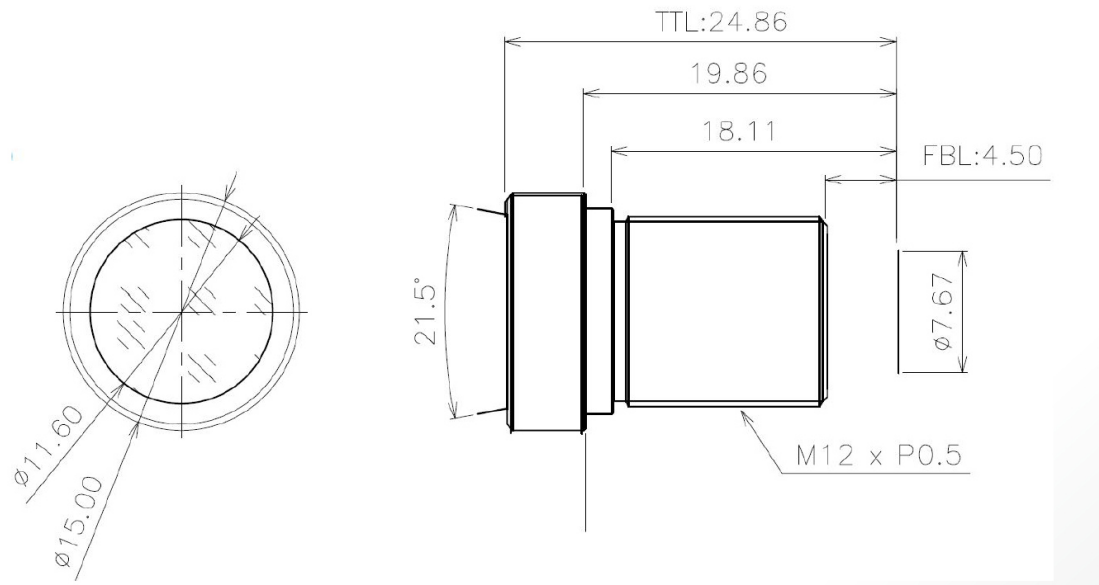

L-M12-14M20020S23C

S-Mount Lens M12 x 0.5

Technical Data

Mount	S-Mount
Sensor	1/2.3 inch
Focal Length	20 mm
Aperture	2
MOD	0.2 m
Back Focal	13.43 mm
Angle of View	D:21.5° H:17.1° V:13°
Megapixel	14 MP
Filter	IR Cut
IR Cut	Yes
Distortion	0.7 %
Image Circle	7.67
Iris	fixed
Focus	fixed
Typ	Standard