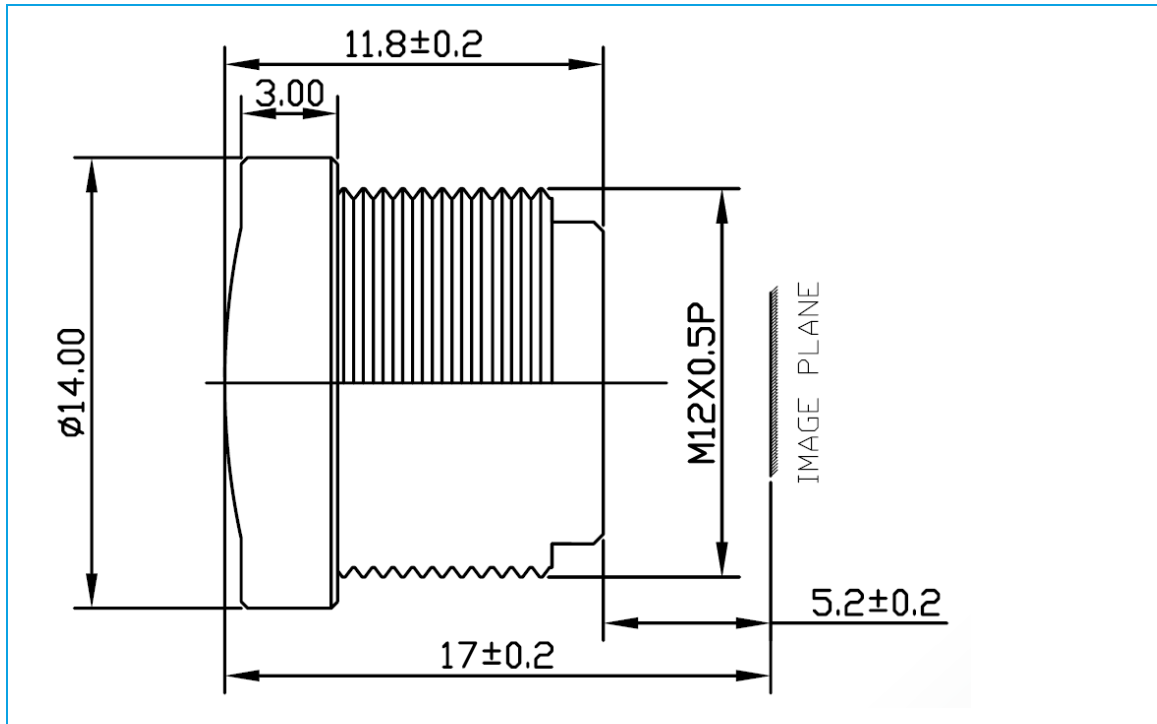

L-M12-1M03020S30

S-Mount Lens M12 x 0.5

Technical Data

Mount	S-Mount
Sensor	1/3 inch
Focal Length	3 mm
Aperture	2
MOD	0.2 m
Back Focal	5.35 mm
Angle of View	D:124° H:98° V:71°
Megapixel	1-2 MP
Distortion	-88 %
Weight	4 g
Iris	fixed
Focus	fixed
Typ	Standard