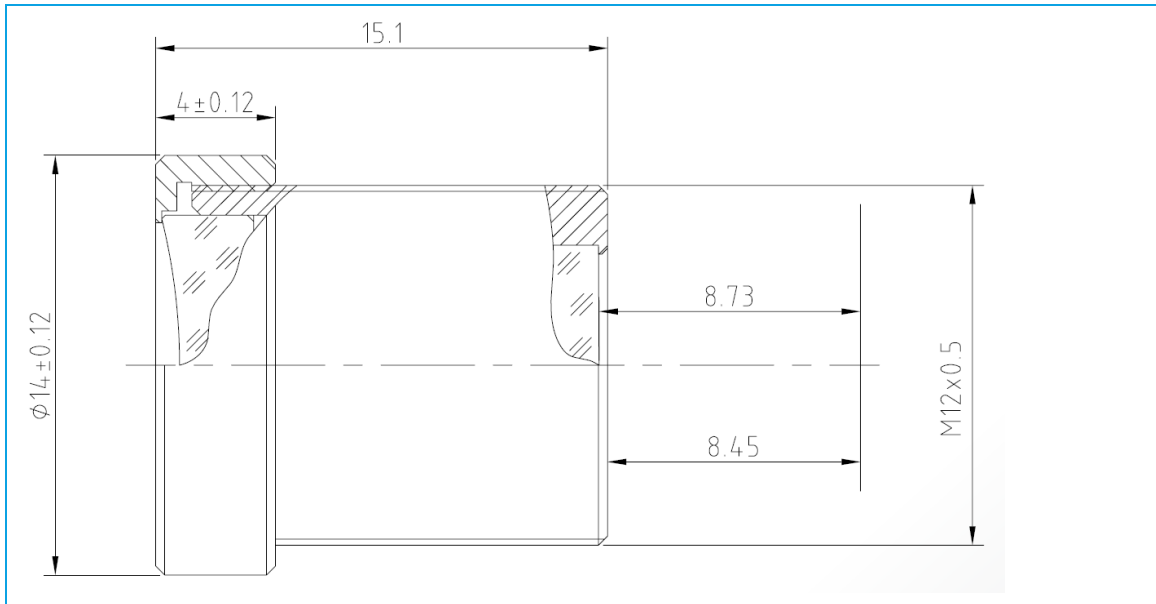

L-M12-1M06016S20

S-Mount Lens M12 x 0.5

Technical Data

Mount	S-Mount
Sensor	1/2 inch
Focal Length	6 mm
Aperture	1.6
MOD	0.2 m
Back Focal	8.73 mm
Angle of View	D:88° H:65° V:46°
IR Correction	Yes
Weight	5 g
Iris	fixed
Focus	fixed
Typ	Standard