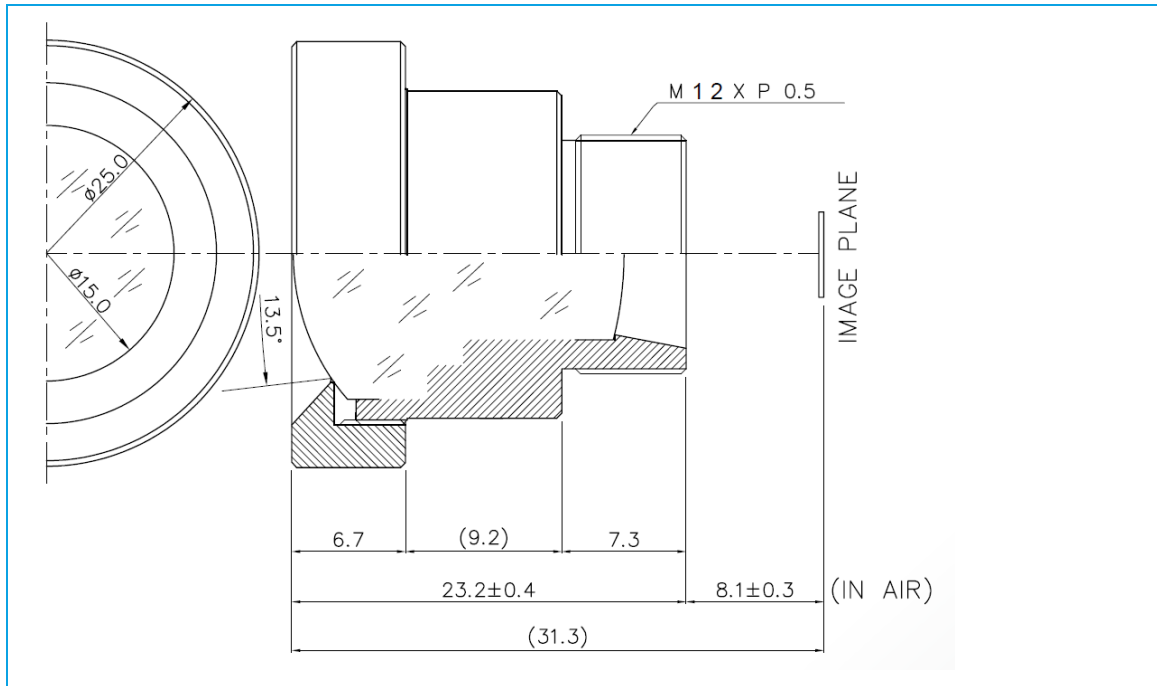

L-M12-1M25020S20

S-Mount Lens M12 x 0.5

Technical Data

Mount	S-Mount
Sensor	1/2 inch
Focal Length	25 mm
Aperture	2
MOD	0.2 m
Back Focal	11.8 mm
Angle of View	D:18.2° H:14.3° V:10.7°
Megapixel	1-2 MP
IR Cut Filter	No
Weight	20 g
Iris	fixed
Focus	fixed
Typ	Standard