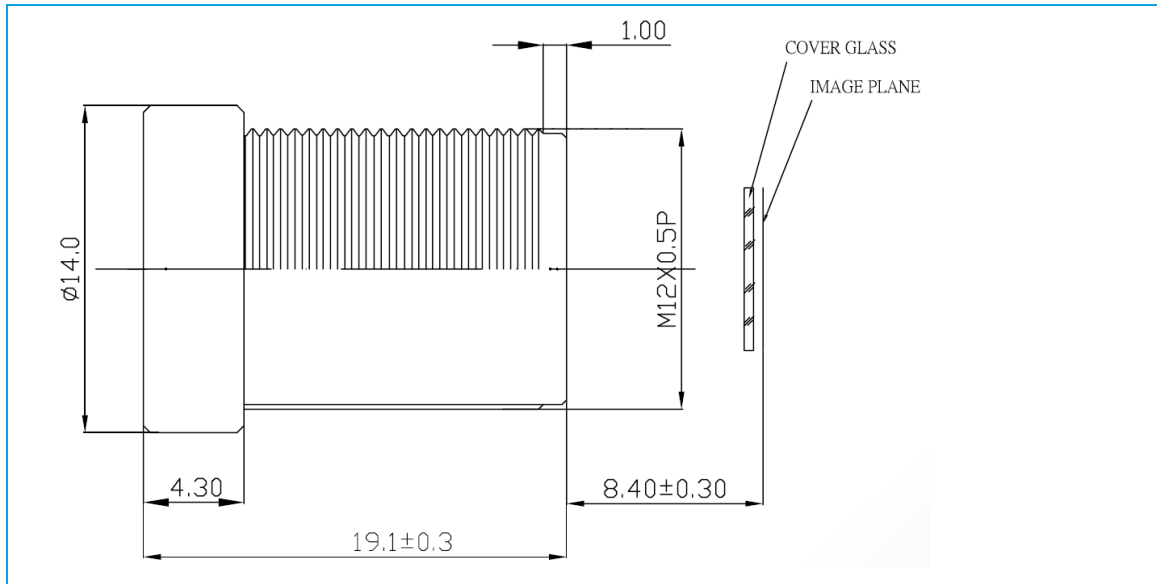

L-M12-5M06018S25

S-Mount Lens M12 x 0.5

Technical Data

Mount	S-Mount
Sensor	1/2.5 inch
Focal Length	6 mm
Aperture	1.8
MOD	0.15 m
Back Focal	9.58 mm
Angle of View	D:75° H:57.5° V:41.4°
Megapixel	5 MP
IR Cut Filter	No
Weight	5.6 g
Iris	fixed
Focus	fixed
Typ	Standard