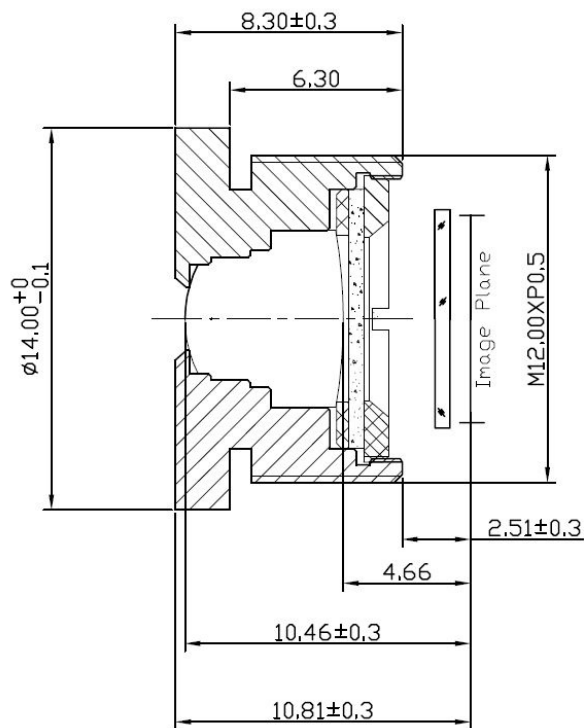

L-M12-5M06228S25C

S-Mount Lens M12 x 0.5

Technical Data

Mount	S-Mount
Sensor	1/2.5 inch
Focal Length	6.2 mm
Aperture	2.8
Back Focal	4.66 mm
Angle of View	D:68° H:° V:°
Megapixel	5 MP
IR Cut	Yes
Distortion	-1.5 %
Iris	fixed
Focus	fixed
Typ	Standard