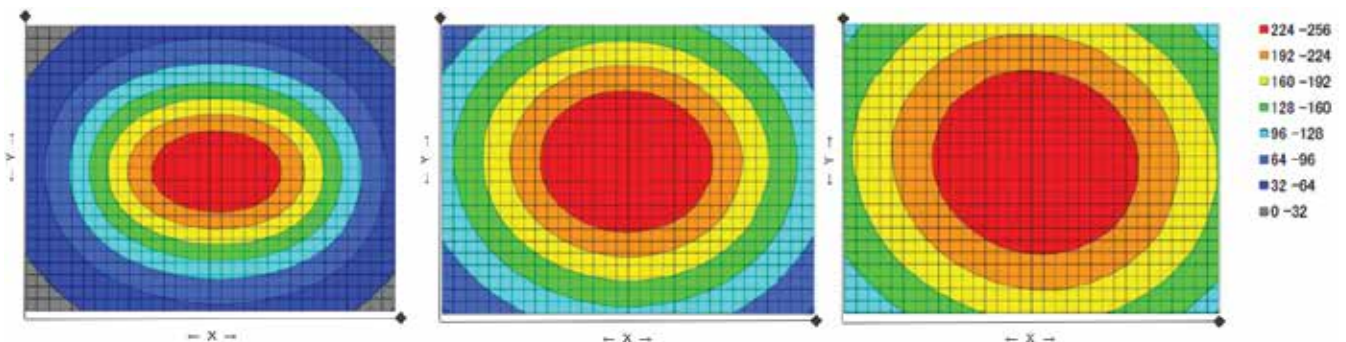

VL-BP SERIES

- Adjustable lighting angle according to the object shape.
- High brightness with direct light.
- Removable diffuser Plate is attached as standard package.
- RoHS Compliant.

Model No.	Color	Dimension of Lighting Area (mm)	Power Consumption (Max.)
VL-BP08030R	● Red	80 x 30	6.4W
VL-BPN08030W	○ White		12.9W
VL-BP08030B	● Blue		11.3W

Brightness Distribution

Example: VL-LR68100W (125,000lux at LWD20mm)

1)	at 45mm	X= 130mm	Y= 98mm	2)	at 85mm	X= 130mm	Y= 98mm	3)	at 120mm	X= 130mm	Y= 98mm
----	---------	----------	---------	----	---------	----------	---------	----	----------	----------	---------