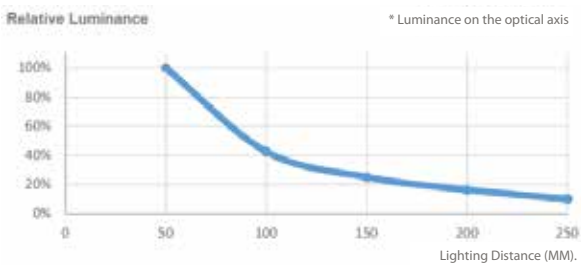

VL-BP SERIES

- Adjustable lighting angle according to the object shape.
- High brightness with direct light.
- Removable diffuser Plate is attached as standard package.
- RoHS Compliant.

Model No.	Color	Dimension of Lighting Area (mm)	Power Consumption (Max.)
VL-BP08030R	● Red	80 x 30	6.4W
VL-BPN08030W	○ White		12.9W
VL-BP08030B	● Blue		11.3W

Brightness Distribution

Example: VL-LR68100W (125,000lux at LWD20mm)

1)	at 45mm	X= 130mm	Y= 98mm	2)	at 85mm	X= 130mm	Y= 98mm	3)	at 120mm	X= 130mm	Y= 98mm
----	---------	----------	---------	----	---------	----------	---------	----	----------	----------	---------